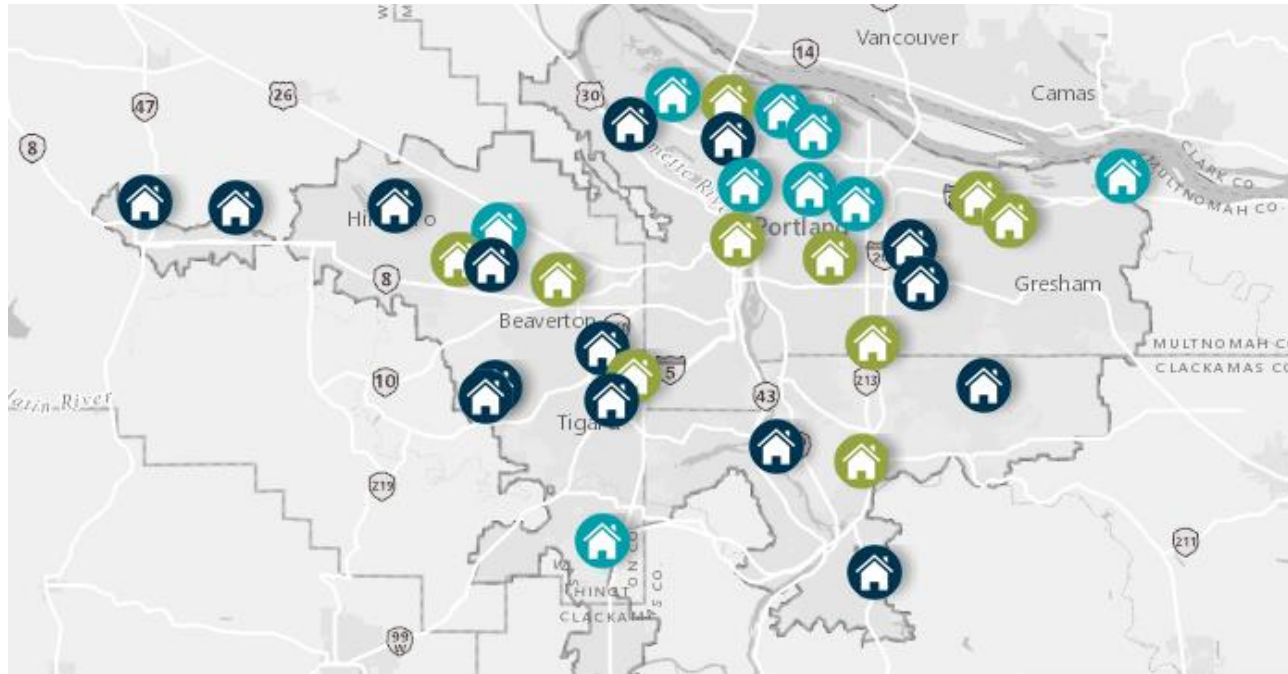

Project Map