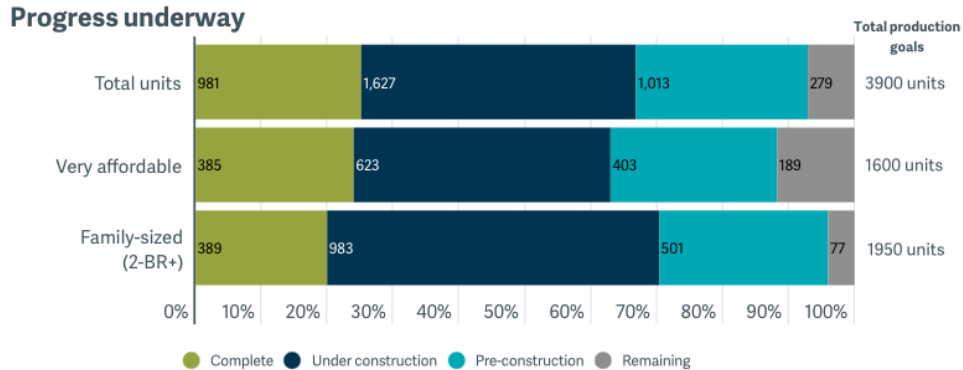

Metro

District 2 Metro update

Gladstone City Council •

Councilor Christine Lewis • October 10, 2023

Garbage and recycling

- RID Patrol success
- 880 tons of garbage in the last year
- Response time down to 1 day
- ridpatrol.oregonmetro.gov

Growth management decision

Ensuring enough land for 20 years of growth, and supporting economic development

Affordable housing

- On pace to exceed our construction goals

Project Map

Supportive Housing Services